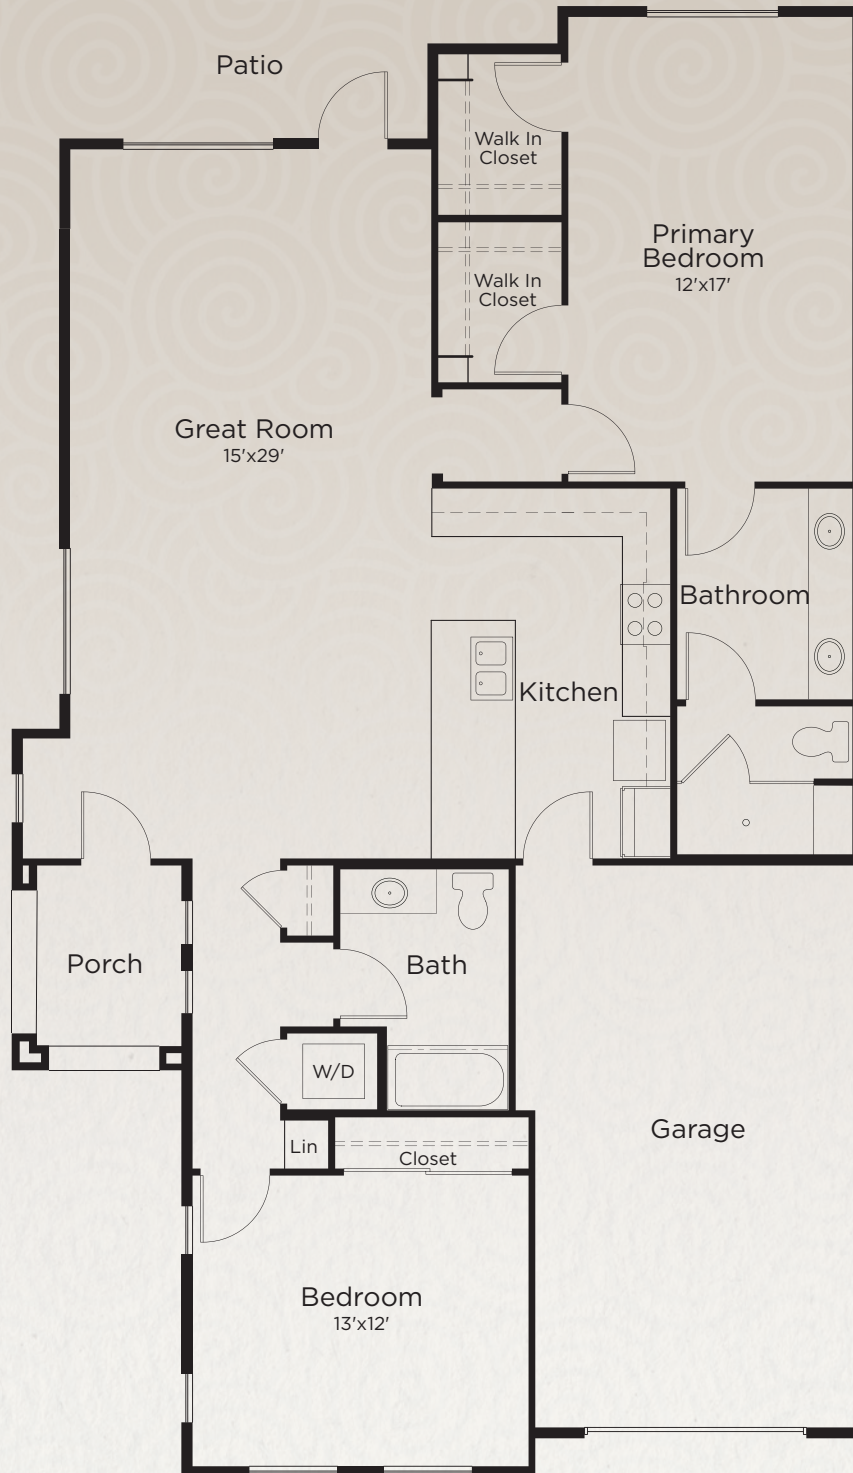

Sycamore

2 Bedroom / 2 Bathroom, 1,430 sq. ft.

Scale: 1/8"

REATA GLEN

2 Las Estrellas Loop
Rancho Mission Viejo
California 92694
tel 949-545-2200
reataglen.com

Reata Glen Orange County CCRC LLC reserves the right to change product design, options, prices and terms without prior notice. Room and balcony dimensions shown are approximate. Actual finished dimensions may vary according to location and construction techniques. Continuing Life LLC provides support and services to leading senior housing communities under a services and licensing agreement that allows for use of the Continuing Life® mark. The company does not own, nor is it financially responsible for, Reata Glen Orange County CCRC LLC. Reata Glen has been authorized by the California Department of Social Services to accept deposits.

2-26